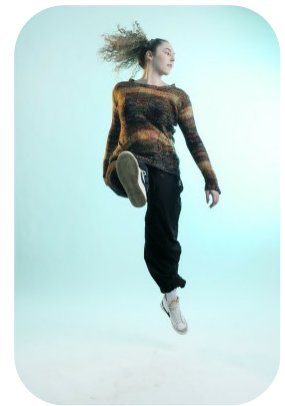

Paris Dion Zoref

Credits: 2 Trainings: 2

Age: 21-24	Height: 5ft6inch	Eye Colour: Hazel	Accent: London
Gender:F	Weight: 65kg	Waist: 30	Bust: 36
Location: London	Shoe Size: 6	Hips: 34	
Drives: No	Hair Color: Blonde		

Talents
 COMMERCIAL MODELS, COMMERCIAL DANCERS,
 NEW FACES, EXTRAS, ATHLETES

Additional Talents:

BIKE - SWIM - ROLLERBLADE - ROLLERSKATE - ICESKATE

BASKETBALL, FOOTBALL, NETBALL, GYMNASTICS

DANCE - BALLET, TAP, JAZZ, CONTEMPORARY, POINTE, IMPROVISATION, COMMERCIAL