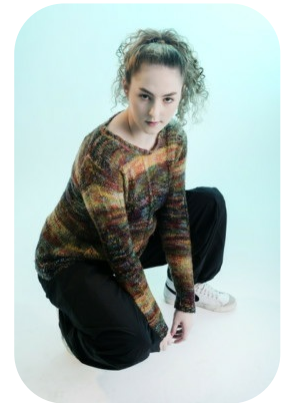

Additional Talents:

BIKE - SWIM - ROLLERBLADE - ROLLERSKATE - ICESKATE