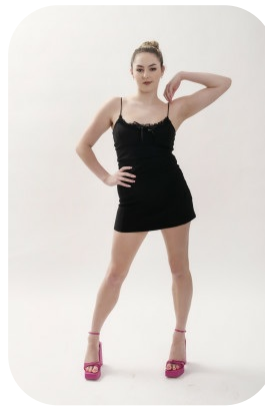

Paris Dion Zoref

Credits: 2 Trainings: 2

Age: 21-24	Height: 5ft6inch	Eye Colour: Hazel	Accent: London
Gender:F	Weight: 65kg	Waist: 30	Bust: 36
Location: London	Shoe Size: 6	Hips: 34	
Drives: No	Hair Color: Blonde		

Talents
 COMMERCIAL MODELS, COMMERCIAL DANCERS,
 NEW FACES, EXTRAS, ATHLETES

Additional Talents:

BIKE - SWIM - ROLLERBLADE - ROLLERSKATE - ICESKATE

BASKETBALL, FOOTBALL, NETBALL, GYMNASTICS

DANCE - BALLET, TAP, JAZZ, CONTEMPORARY, POINTE, IMPROVISATION, COMMERCIAL